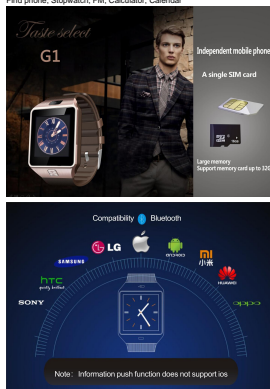

G1

Main Functions: NFC, Camera, SIM card, Play music & video, Take photograph&video, Sound recording, SMS & MMS, Pedometer, Sleep monitor, Message notification, BT calls, Dailing, Remote camera, Anti-lost alarm, Find phone, Stopwatch, FM

Rating: Not Rated Yet

Price
$119.00

Tax amount:

[Ask a question about this product](#)

Description

Product Attribute:

Size: 43.5*40*11.8 mm

Color: Black, White

Screen: 1.54 inch Capacitive touch screen

Definition: 240*240 Pixels

Chipset: MTK6260

OS: NUCLEUS

Language: Chinese English and multi language

Sensor: 3-axis gravity acceleration sensor

Memory: 128 MB ROM + 64 MB RAM

External memory: MicroSD up to 32GB

Camera: 2.0M Pixels

Main Functions: