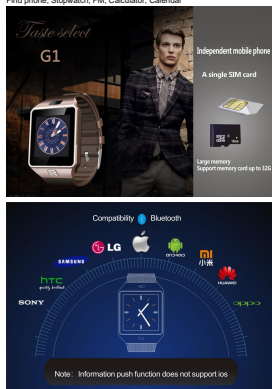

G1

Main Functions: NFC, Camera, SIM card, Play music & video, Take photograph&video, Sound recording, SMS & MMS, Pedometer, Sleep monitor, Message notification, BT calls, Dailing, Remote camera, Anti-lost alarm, Find phone, Stopwatch, FM

Rating: Not Rated Yet

Price
$119.00

Tax amount:

[Ask a question about this product](#)

Description

Product Attribute:

Size: 43.5*40*11.8 mm

Color: Black, White

Screen: 1.54 inch Capacitive touch screen

Definition: 240*240 Pixels

Chipset: MTK6260

OS: NUCLEUS

Language: Chinese English and multi language

Sensor: 3-axis gravity acceleration sensor

Memory: 128 MB ROM + 64 MB RAM

External memory: MicroSD up to 32GB

Camera: 2.0M Pixels

Main Functions: